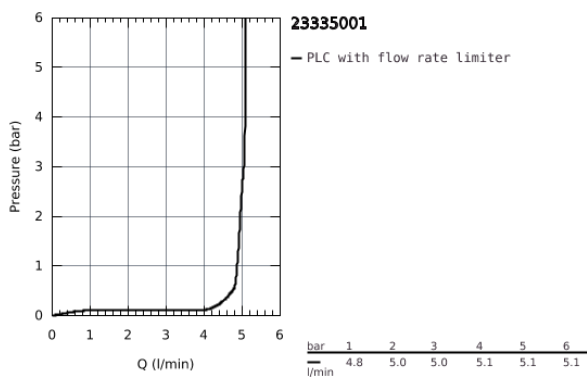

23 335 001 **BAULOOP BASIN MIXER 1/2"**
S-SIZE

PRODUCT DESCRIPTION

- Colour: Chrome
- monobloc installation
- metal lever
- GROHE Long-Life 28 mm ceramic cartridge
- with temperature limiter
- GROHE Long-Life finish
- Lead and Nickel Free Inner Water Ways
- GROHE Water Saving mousseur 5.7 l/min
- rapid installation system
- plastic pop-up waste set 1 1/4"
- flexible connection hoses
- professional edition

23 335 001 **BAULOOP BASIN MIXER 1/2"**
S-SIZE

SPARE PARTS, September 2018 – now

- 1: Cartridge (Spare part-nr. 48518000)
- 2: Pop-up rod (Spare part-nr. 46739000)
- 3: Flow restrictor (Spare part-nr. 48159000)
- 4: Shank mounting kit (Spare part-nr. 46249000)
- 5: Pop-up waste set 1 1/4" (Spare part-nr. 28910000)
- 5.1: Chrome bath plug (Spare part-nr. 07182000)
- 5.2: Eccentric rod (Spare part-nr. 07052000)
- 6: Eccentric rod (Spare part-nr. 07341000)*
- * Optional accessories