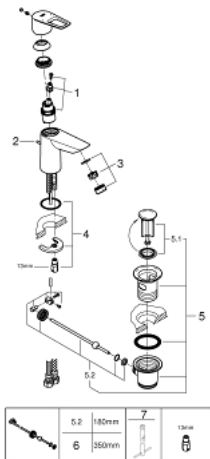

23 335 001 **BAULOOP BASIN MIXER 1/2"**
S-SIZE

PRODUCT DESCRIPTION

- Colour: Chrome
- monobloc installation
- metal lever
- GROHE Long-Life 28 mm ceramic cartridge
- with temperature limiter
- GROHE Long-Life finish
- Lead and Nickel Free Inner Water Ways
- GROHE Water Saving mousseur 5.7 l/min
- rapid installation system
- plastic pop-up waste set 1 1/4"
- flexible connection hoses
- professional edition

23 335 001 **BAULOOP BASIN MIXER 1/2"**
S-SIZE

SPARE PARTS, September 2018 – now

- 1: Cartridge (Spare part-nr. 48518000)
- 2: Pop-up rod (Spare part-nr. 46739000)
- 3: Flow restrictor (Spare part-nr. 48159000)
- 4: Shank mounting kit (Spare part-nr. 46249000)
- 5: Pop-up waste set 1 1/4" (Spare part-nr. 28910000)
- 5.1: Chrome bath plug (Spare part-nr. 07182000)
- 5.2: Eccentric rod (Spare part-nr. 07052000)
- 6: Eccentric rod (Spare part-nr. 07341000)*
- * Optional accessories