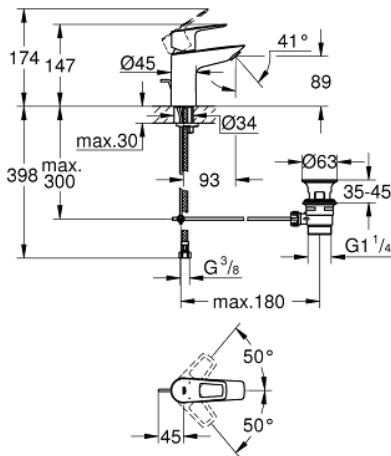

23 335 001 **BAULOOP BASIN MIXER 1/2"**
S-SIZE

PRODUCT DESCRIPTION

- Colour: Chrome
- monobloc installation
- metal lever
- GROHE Long-Life 28 mm ceramic cartridge
- with temperature limiter
- GROHE Long-Life finish
- Lead and Nickel Free Inner Water Ways
- GROHE Water Saving mousseur 5.7 l/min
- rapid installation system
- plastic pop-up waste set 1 1/4"
- flexible connection hoses
- professional edition

23 335 001 **BAULOOP BASIN MIXER 1/2"**
S-SIZE

SPARE PARTS, September 2018 – now

- 1: Cartridge (Spare part-nr. 48518000)
- 2: Pop-up rod (Spare part-nr. 46739000)
- 3: Flow restrictor (Spare part-nr. 48159000)
- 4: Shank mounting kit (Spare part-nr. 46249000)
- 5: Pop-up waste set 1 1/4" (Spare part-nr. 28910000)
- 5.1: Chrome bath plug (Spare part-nr. 07182000)
- 5.2: Eccentric rod (Spare part-nr. 07052000)
- 6: Eccentric rod (Spare part-nr. 07341000)*
- * Optional accessories